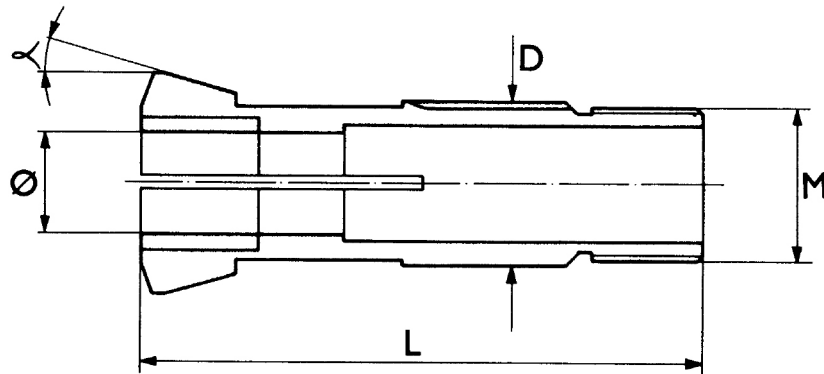

SPECIAL GUIDE BUSH ASIAN SPECIFICATION REF B.3059.301.16

BUSH TYPE	B-B30-ASIAN (Ref. B.3059.301.16)
DIAMETER 'D' =	Ø 30mm
DIMENSION 'L' =	59mm
BORE Ø =	
THREAD 'M' =	M30x1
ANGLE =	16°
ADDITIONAL INFORMATION I.E. KEYWAY DETAIL ETC..	Keyway 4,07mm wide x 2,15mm deep